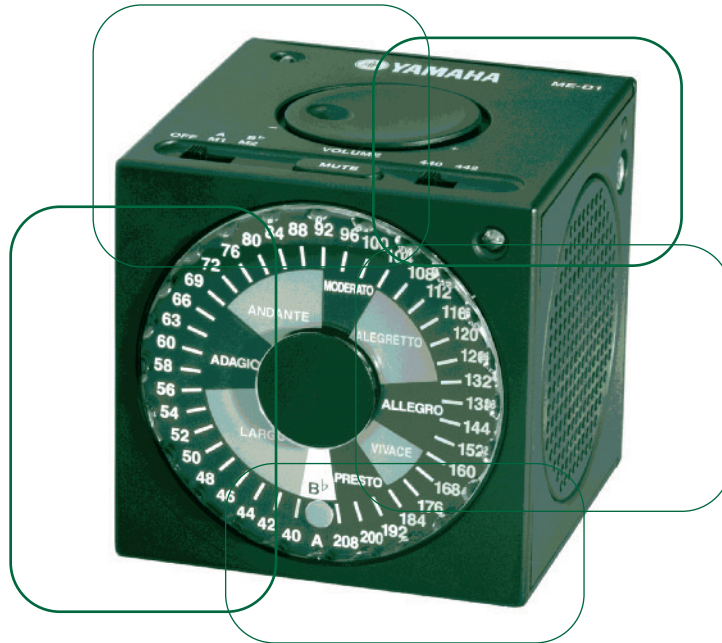

EFFECTIVE January 1, 2009

This price list cancels and supersedes all previous price lists. List prices are suggested only and are subject to state and local taxes. Specifications and prices are subject to change without notice.

Yamaha Corporation of America, Band & Orchestral Division
P.O. Box 6600, Buena Park, CA 90622-6600

©2009 Yamaha Corporation of America. Yamaha is a registered trademark of Yamaha Corporation.